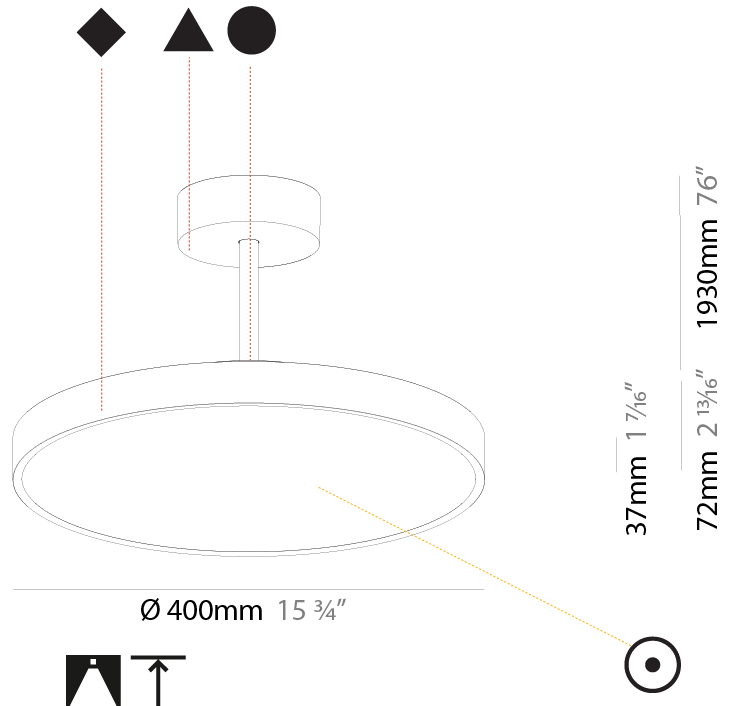

GENERAL

Series: Sign Diva Tube
Subseries: Sign Diva Tube
Brand: Prolicht
Division: Architectural
Mounting Type: Suspension
Mounting Location: Ceiling
Subcategory: Pendant

PHYSICAL

Shape: Round
Diameter (mm): 400
Diameter (in): 15 3/4
Height (mm): 72
Height (in): 2 13/16
Max. Overall Height (mm): 2002
Max. Overall Height (in): 78 13/16
Light Distribution: Direct
Weight (kg): 2.888
Weight (lbs): 6.366

Diffuser: PMMA - Opal / Micro-Prism / Sparkling Secret / Vintage Industrial

Fixture Finish: SSR / BKV / CWI / CRY / HAB / UFT / ITA / RUA / FTG / MYG / LOD / PUS / FRO / FUP / KIA / POP / BLS / SPG / MEY / GOH / GUM / CHC / COM / ABZ / JAG / OBR / MOS / ROR

Fixture Material: Extruded Aluminum / Steel

ELECTRICAL

Lamp Type: LED (Zhaga Standard)
Input Wattage (W): 17
Total Output Wattage (W): 16
Dimming: Tri-Mode (Non-Dimming and Phase Dimming (120Vac only) and 0-10V Dimming)
Driver Included: Yes
Driver Location: Integrated
Driver Type: Constant Current - Universal
Driver Class: Class 2
Input Voltage (V): 120 - 277
Constant Current (MA): 500

LED

Color Temperature (*K): 2700 / 3000 / 3500 / 4000
Max. Delivered Lumen (lm): 1807 / 1943 / 1951 / 1991
Nominal Lumen (lm): 2250 / 2450 / 2430 / 2480
CRI: >90 CRI
Lamp Life (hrs): 50000

OPTICAL

RATINGS AND CERTIFICATIONS

Certified By: Certified for North American Standards
IP rating: IP20

A