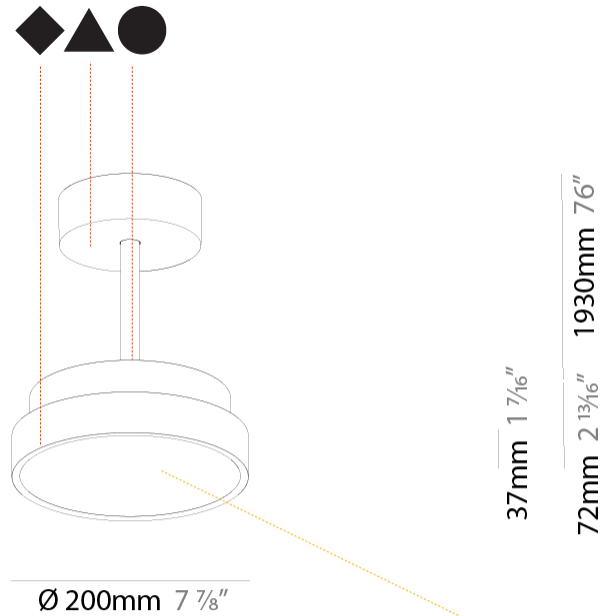

GENERAL

Series: Sign Diva Tube
 Subseries: Sign Diva Tube
 Brand: Prolicht
 Division: Architectural
 Mounting Type: Suspension
 Mounting Location: Ceiling
 Subcategory: Pendant

PHYSICAL

Shape: Round
 Diameter (mm): 200
 Diameter (in): 7 7/8
 Height (mm): 72
 Height (in): 2 13/16
 Max. Overall Height (mm): 1972
 Max. Overall Height (in): 77 5/8
 Light Distribution: Direct
 Weight (kg): 1.648
 Weight (lbs): 3.633

Certified By: Certified for North American Standards
 IP rating: IP20

SIGN DIVA TUBE SUSPENSION

A300019-

PROJECT
TYPE
SPECIFIER
QUANTITY
DATE

A

SIGN DIVA TUBE SUSPENSION

A300020-

base number	LED Dimming	Color Temperature	Finishes (Diamond)	Finishes (Triangle)	Finishes (Circle)	Diffuser with Ring
-------------	-------------	-------------------	--------------------	---------------------	-------------------	--------------------

GENERAL

Series: Sign Diva Tube
 Subseries: Sign Diva Tube
 Brand: Prolicht
 Division: Architectural
 Mounting Type: Suspension
 Mounting Location: Ceiling
 Subcategory: Pendant

PHYSICAL

Shape: Round
 Diameter (mm): 400
 Diameter (in): 15 3/4
 Height (mm): 72
 Height (in): 2 13/16
 Max. Overall Height (mm): 2002
 Max. Overall Height (in): 78 13/16
 Light Distribution: Direct
 Weight (kg): 2.888
 Weight (lbs): 6.366

GENERAL

Series: Sign Diva Tube
 Subseries: Sign Diva Tube Korona
 Brand: Prolicht
 Division: Architectural
 Mounting Type: Suspension
 Mounting Location: Ceiling
 Subcategory: Pendant

PHYSICAL

Shape: Round
 Diameter (mm): 200
 Diameter (in): 7 7/8
 Height (mm): 86
 Height (in): 3 3/8
 Max. Overall Height (mm): 2016
 Max. Overall Height (in): 79 3/8
 Light Distribution: Direct
 Weight (kg): 1.789
 Weight (lbs): 3.944
 Diffuser: PMMA - Opal / Micro-Prism / Sparkling Secret / Vintage Industrial
 Fixture Finish: SSR / BKV / CWI / CRY / HAB / UFT / ITA / RUA / FTG / MYG / LOD / PUS / FRO / FUP / KIA / POP / BLS / SPG / MEY / GOH / GUM / CHC / COM / ABZ / JAG / OBR / MOS / ROR
 Fixture Material: Extruded Aluminum / Steel